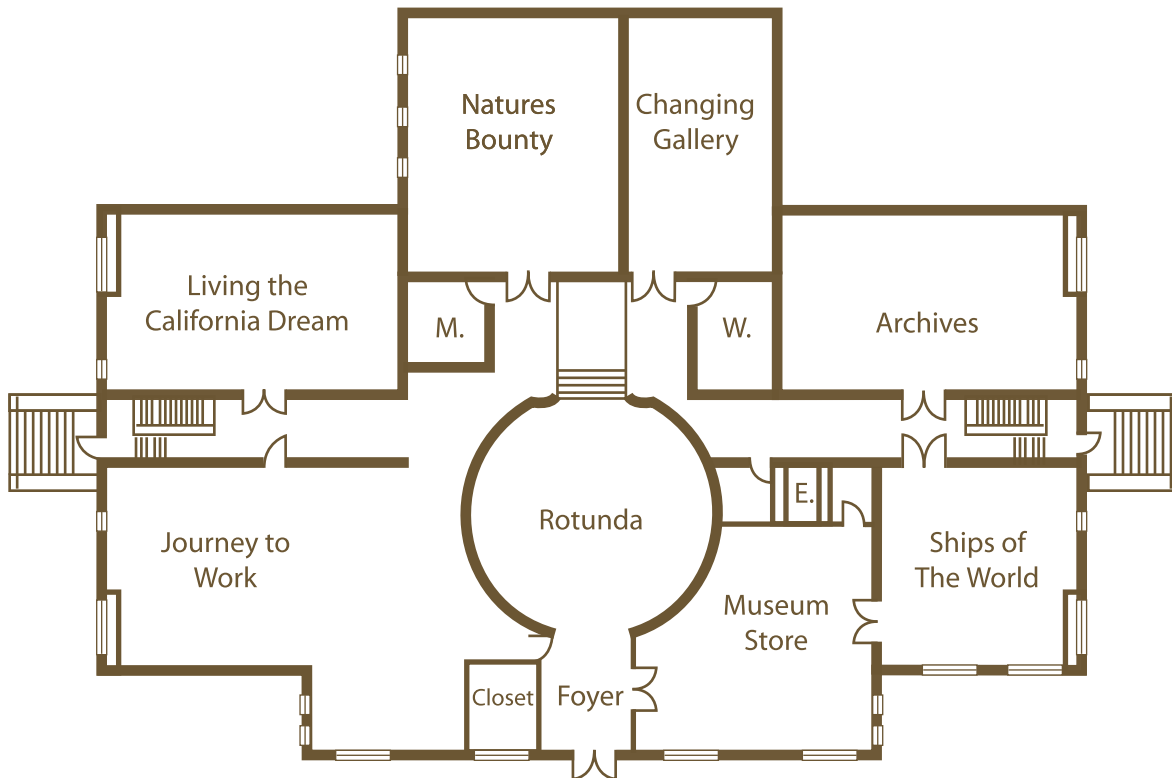

**SECOND FLOOR**

**FIRST FLOOR**

**SAN MATEO COUNTY HISTORY MUSEUM**

**2200 BROADWAY  
 REDWOOD CITY, CA  
 (650) 294-0104**