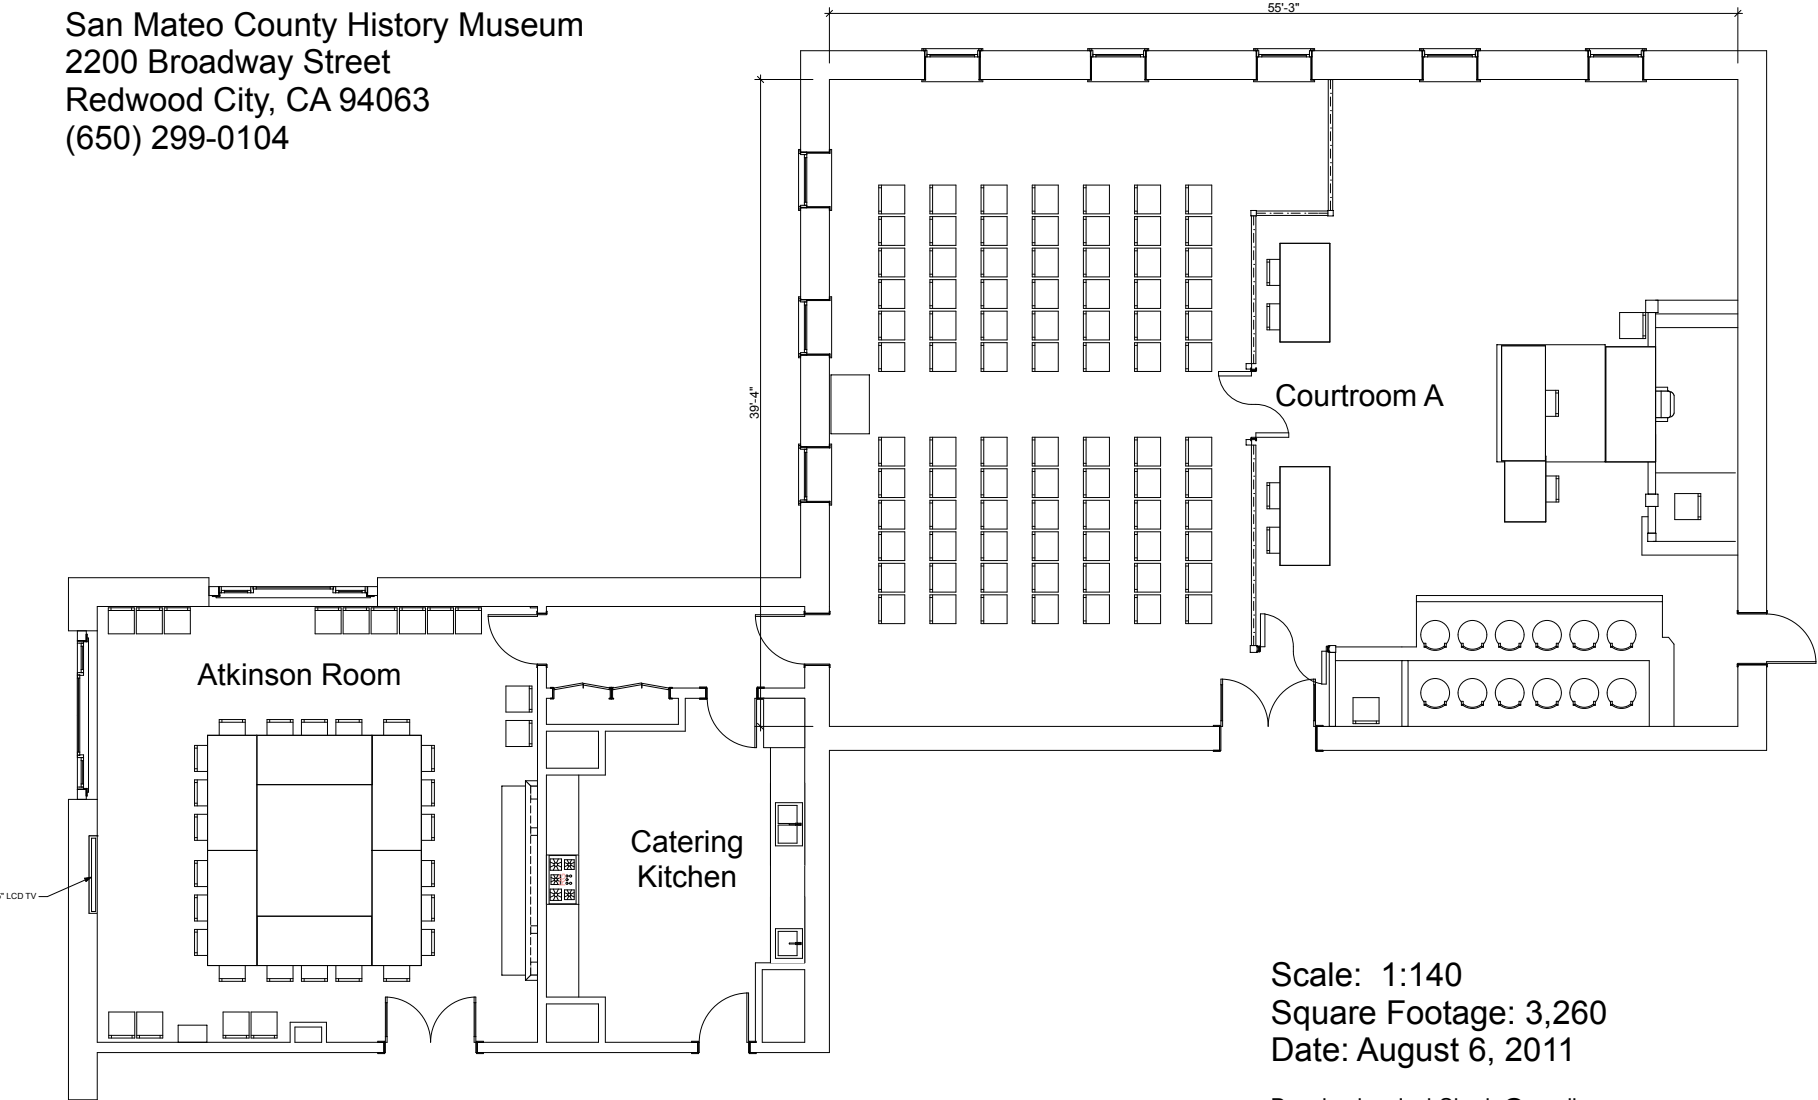

San Mateo County History Museum  
2200 Broadway Street  
Redwood City, CA 94063  
(650) 299-0104

Scale: 1:140  
Square Footage: 3,260  
Date: August 6, 2011

Drawing by: JoshShade@gmail.com