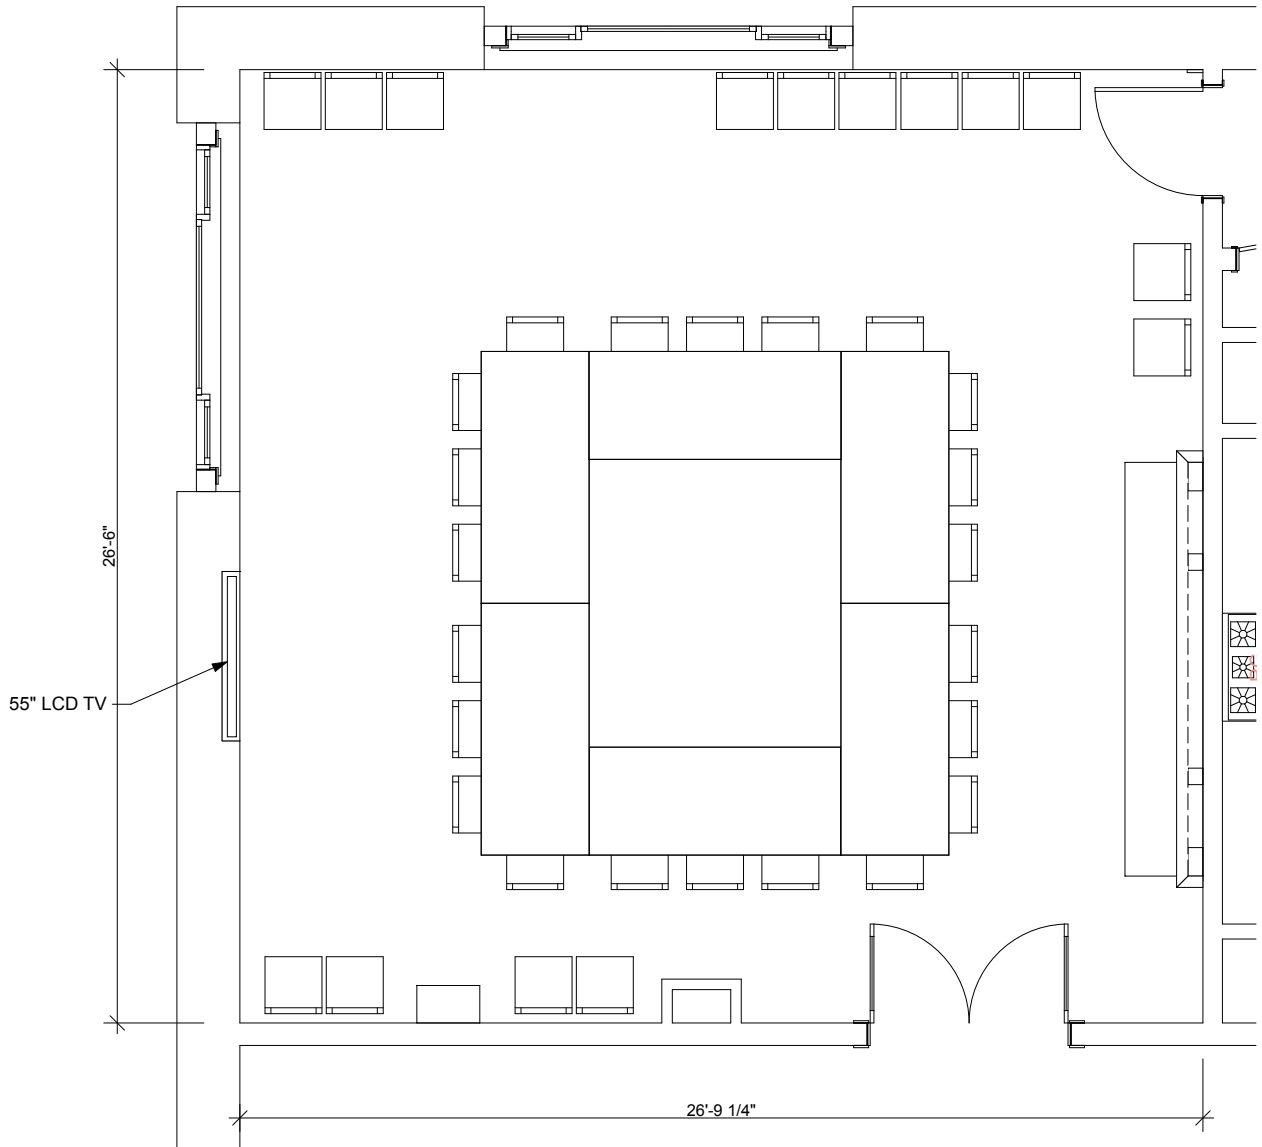

Atkinson Meeting Room

Seating Plan A

Scale: 3/16" = 1'-0"
Square Footage: 709
Maximum Seating: 40
Date: August 6, 2011

San Mateo County History Museum
2200 Broadway Street
Redwood City, CA 94063
(650) 299-0104

Atkinson Meeting Room

Seating Plan B

Scale: 3/16" = 1'-0"
Square Footage: 709
Maximum Seating: 40
Date: August 6, 2011

San Mateo County History Museum
2200 Broadway Street
Redwood City, CA 94063
(650) 299-0104

Atkinson Meeting Room

Seating Plan C

Scale: 3/16" = 1'-0"
Square Footage: 709
Maximum Seating: 40
Date: August 6, 2011

San Mateo County History Museum
2200 Broadway Street
Redwood City, CA 94063
(650) 299-0104