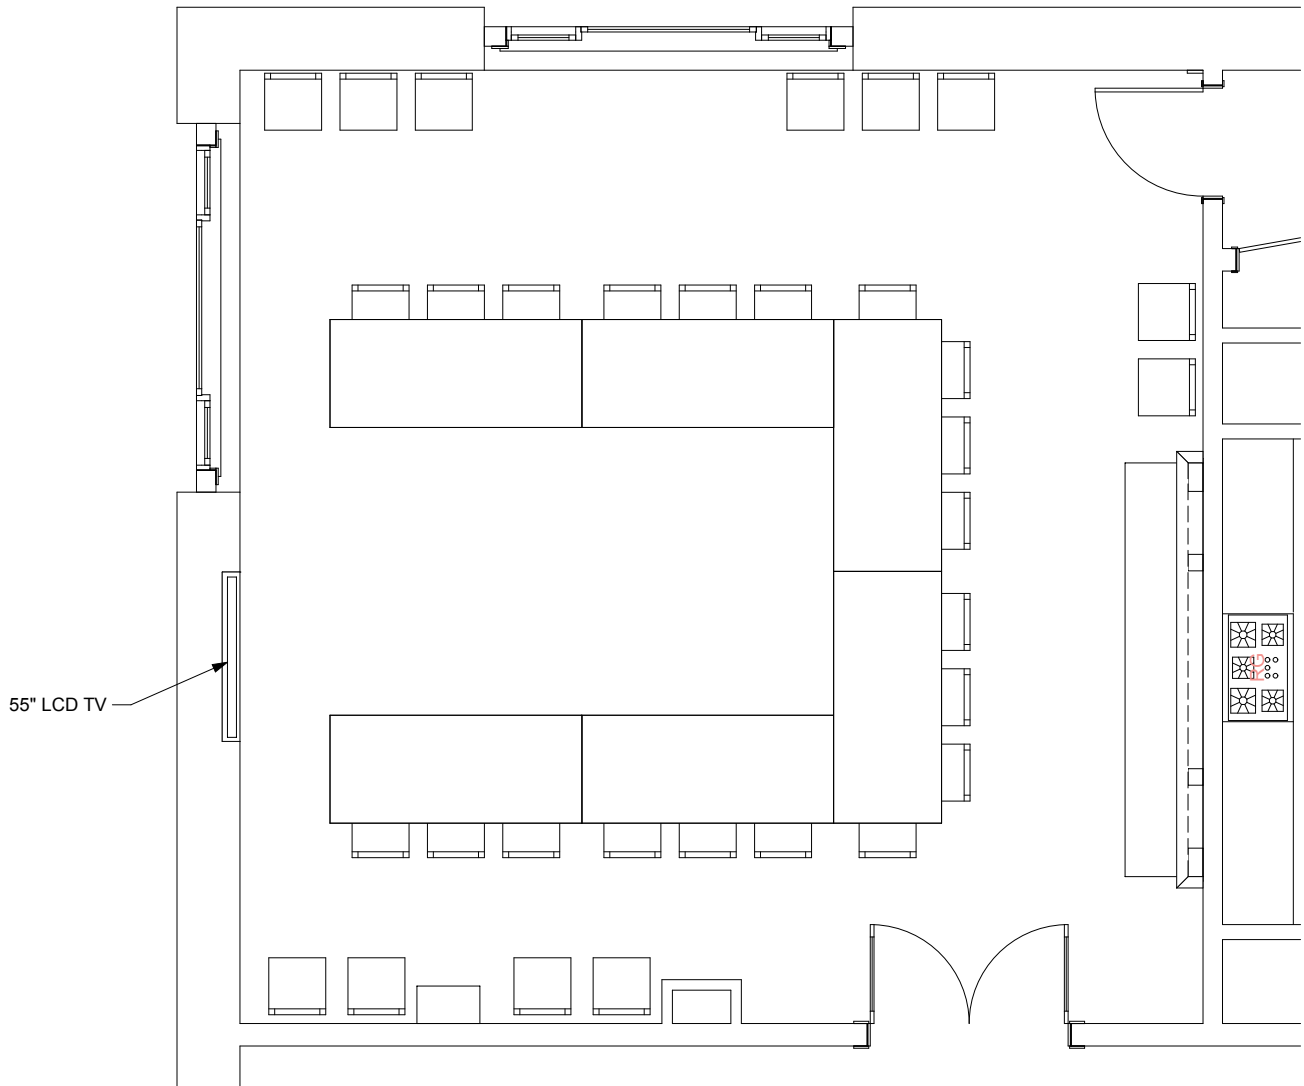

Atkinson Meeting Room

Seating Plan A

Scale: 3/16" = 1'-0"
Square Footage: 709
Maximum Seating: 40
Date: August 6, 2011

San Mateo County History Museum
2200 Broadway Street
Redwood City, CA 94063
(650) 299-0104

Atkinson Meeting Room

Seating Plan B

Scale: 3/16" = 1'-0"
Square Footage: 709
Maximum Seating: 40
Date: August 6, 2011

San Mateo County History Museum
2200 Broadway Street
Redwood City, CA 94063
(650) 299-0104

Atkinson Meeting Room

Seating Plan C

Scale: 3/16" = 1'-0"
Square Footage: 709
Maximum Seating: 40
Date: August 6, 2011

San Mateo County History Museum
2200 Broadway Street
Redwood City, CA 94063
(650) 299-0104