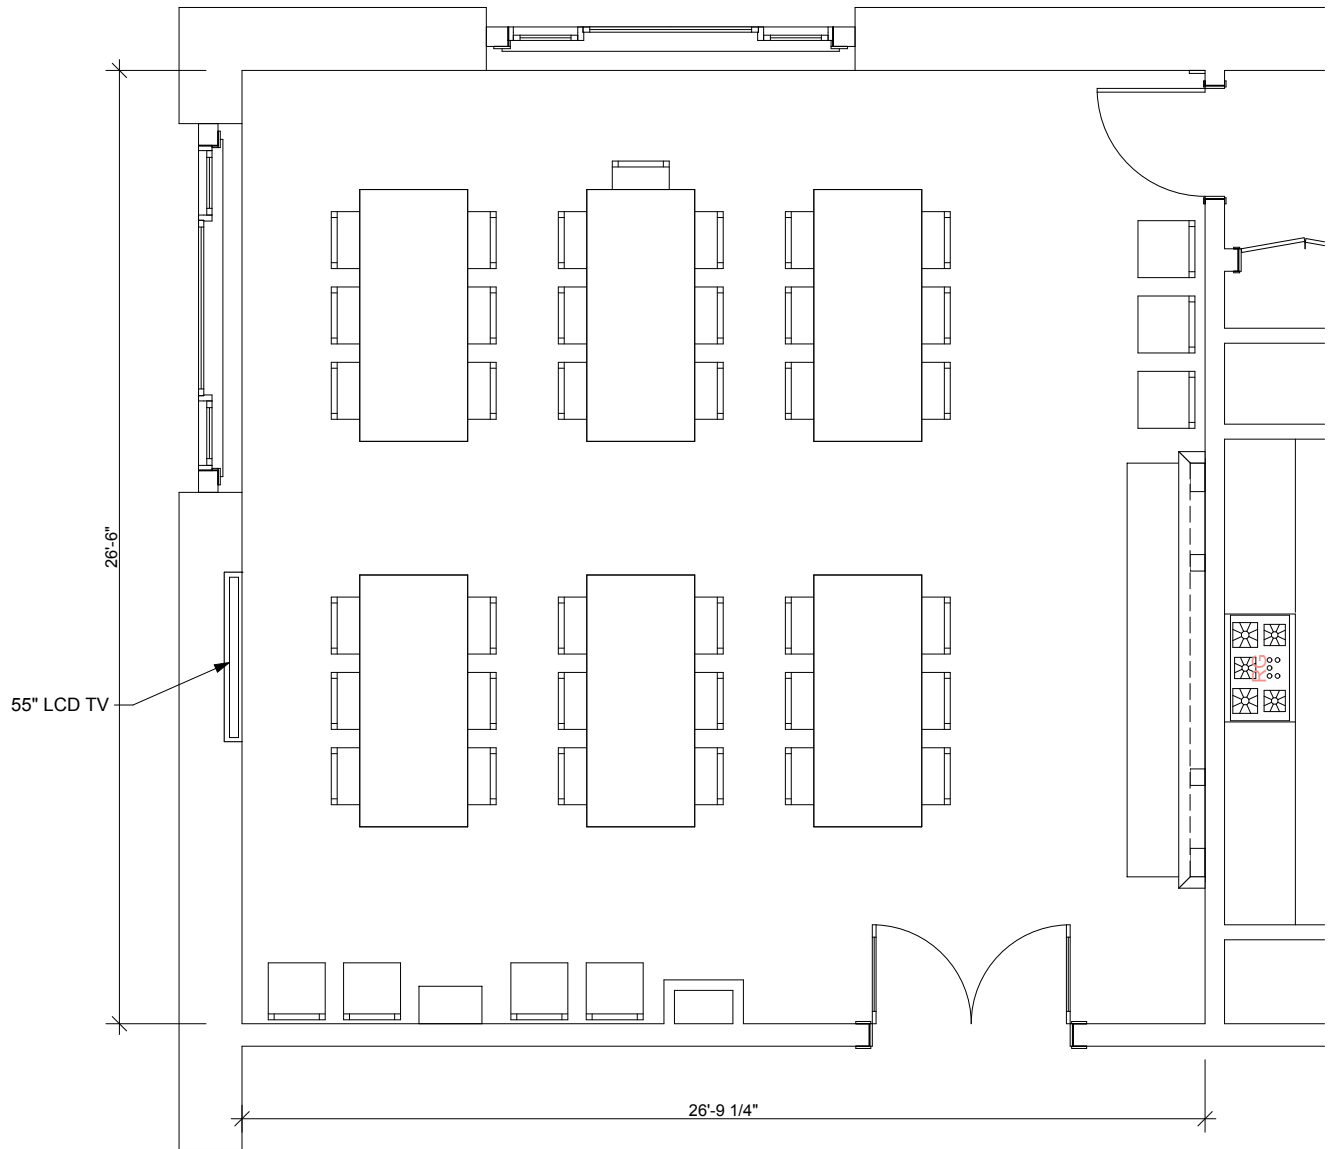

Atkinson Meeting Room

Seating Plan A

Scale: 3/16" = 1'-0"
Square Footage: 709
Maximum Seating: 40
Date: August 6, 2011

San Mateo County History Museum
2200 Broadway Street
Redwood City, CA 94063
(650) 299-0104

Atkinson Meeting Room

Seating Plan B

Scale: 3/16" = 1'-0"
Square Footage: 709
Maximum Seating: 40
Date: August 6, 2011

San Mateo County History Museum
2200 Broadway Street
Redwood City, CA 94063
(650) 299-0104

Atkinson Meeting Room

Seating Plan C

Scale: 3/16" = 1'-0"
Square Footage: 709
Maximum Seating: 40
Date: August 6, 2011

San Mateo County History Museum
2200 Broadway Street
Redwood City, CA 94063
(650) 299-0104