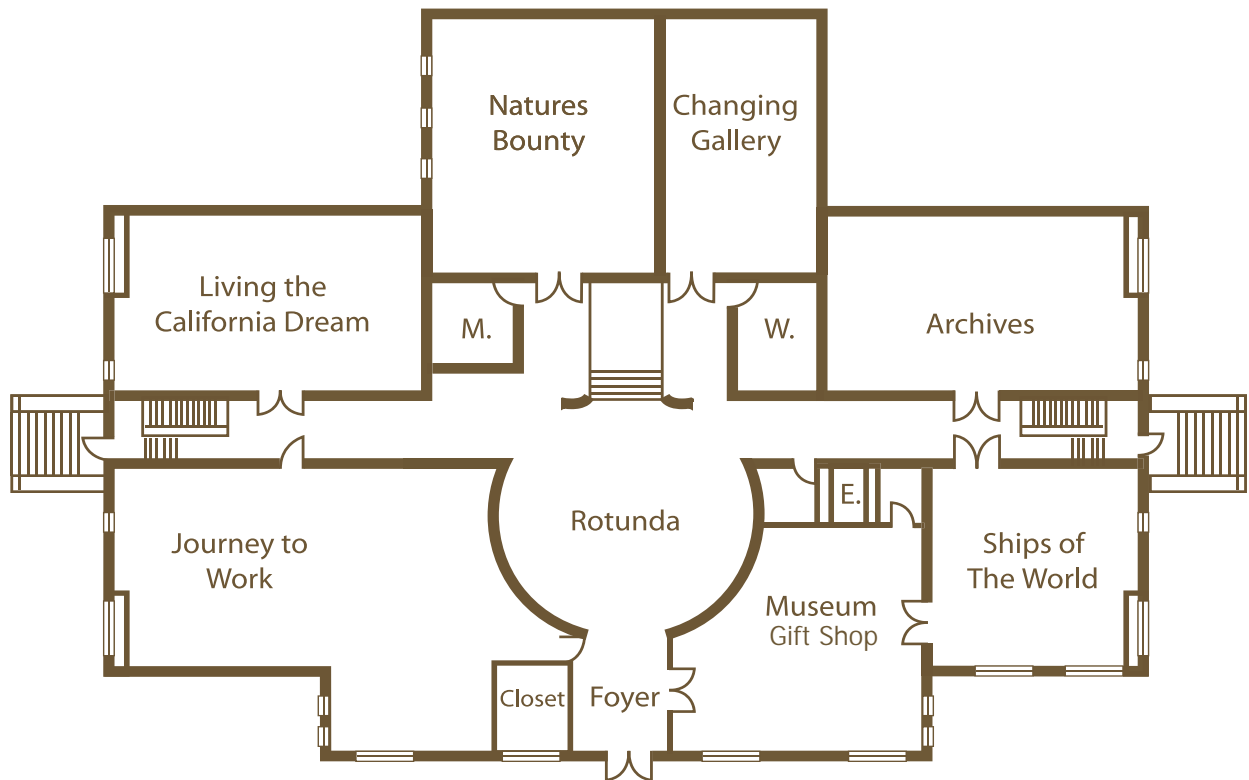

SECOND FLOOR

FIRST FLOOR

SAN MATEO COUNTY HISTORY MUSEUM

2200 BROADWAY REDWOOD CITY, CA 94063

Virtual tour www.historysmc.org